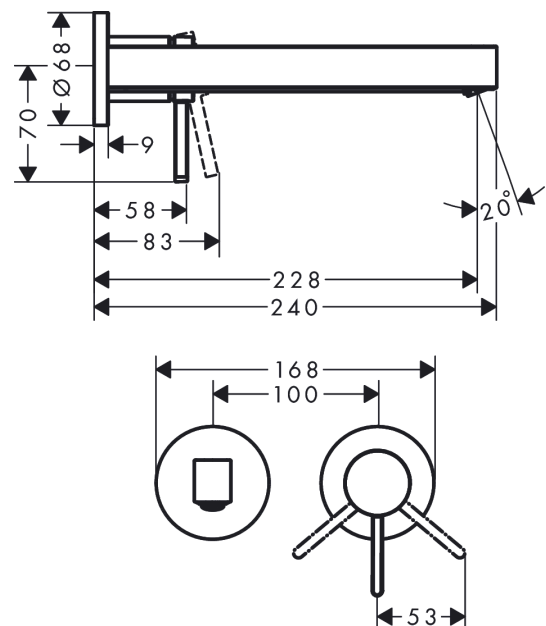

#### product features

- consists of: single lever basin mixer for concealed installation wall-mounted, waste set
- projection 228 mm
- spray type: laminar spray
- maximum flow rate at 3 bar: 5 l/min
- ceramic cartridge
- suitable for continuous flow water heaters
- non-closing waste set
- material waste set: metal
- connection type: basic set
- connection dimension: DN15
- handle can be positioned on the right or left, depends on the basic set installation

### Scale drawing