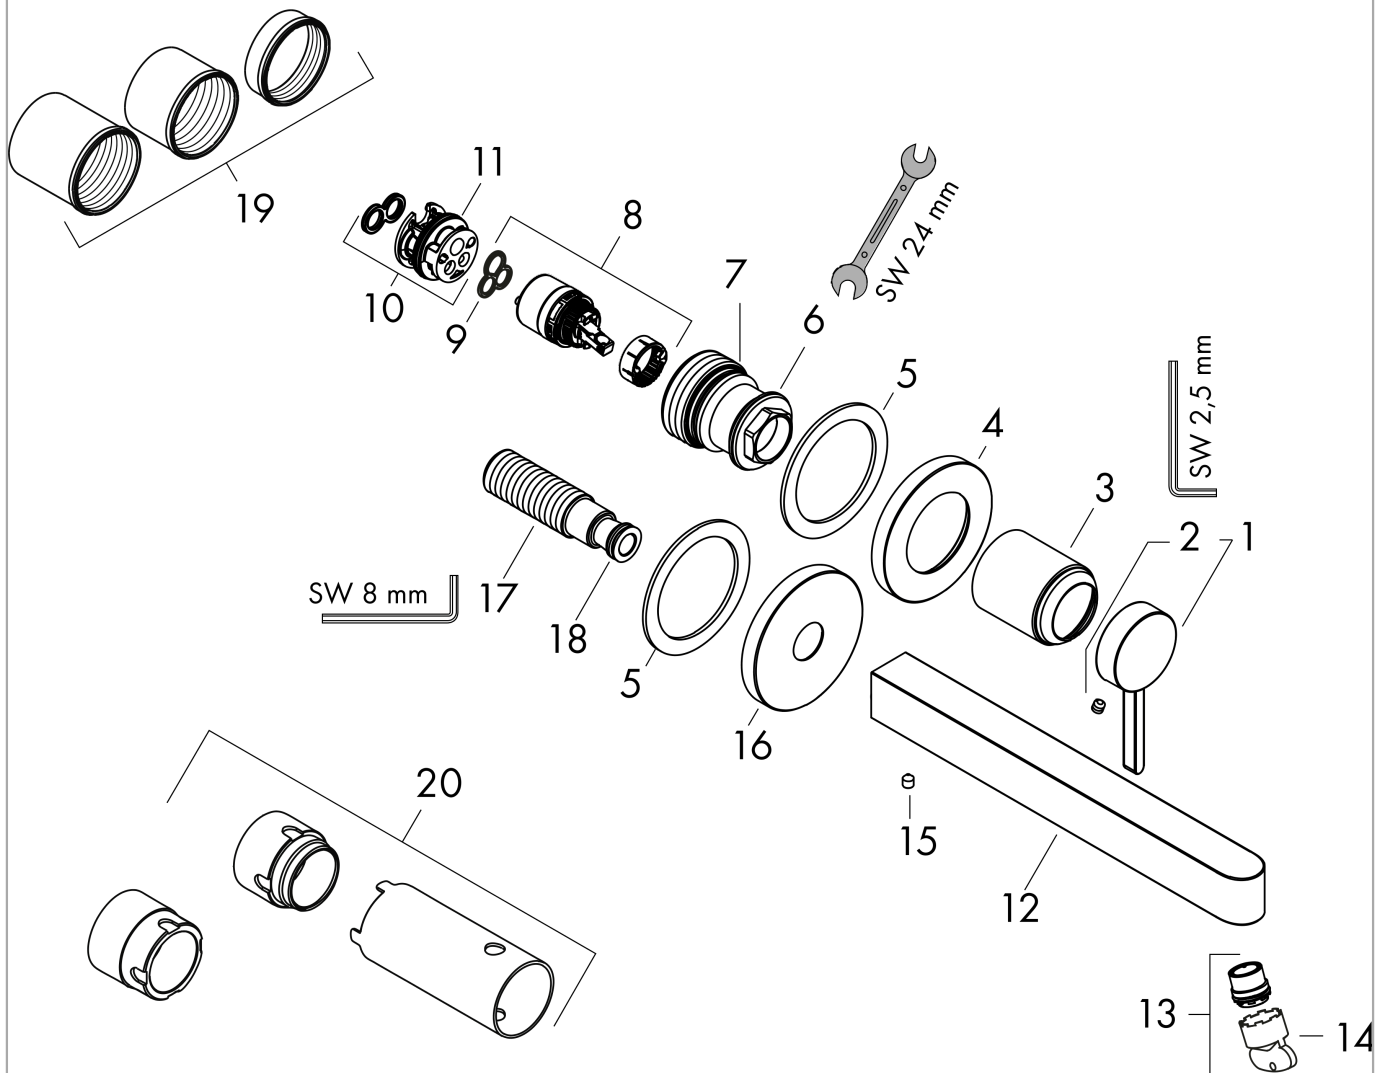

### Flowchart

## Finoris

Single lever basin mixer for concealed installation wall-mounted with spout 22,8 cm

Surfaces: **Matt White** Article Number: **76050700**

### Exploded Drawing

Year of production: >06/21

### Spare part list

Year of production: >06/21

Pos.	Description	Article Number	Price	PU
1	handle	93986700	-	1
2	hollow set screw M5x5	98446000	-	1
3	sleeve	93989700	-	1
4	escutcheon for handle	93988700	-	1
5	washer	97600000	-	1
6	nut	93141000	-	1
7	O-ring 34x2	98383000	-	1
8	cartridge, assy	93760000	-	1
9	seal	98865000	-	1
10	adapter for cartridge	95634000	-	1
11	O-ring 26x2	98147000	-	1
12	spout 225 mm	93985700	-	1
13	spray former	93973000	-	1
14	special tool	98987000	-	1
15	hollow set screw M5x6	97768000	-	1
16	escutcheon for spout	93987700	-	1
17	connecting thread G½	95626000	-	1
18	O-ring 13x2	98128000	-	1
19	fixing set	97971000	-	1
20	extension set 25 mm for 13622180	31971000	-	1
a	waste	50001700	-	1